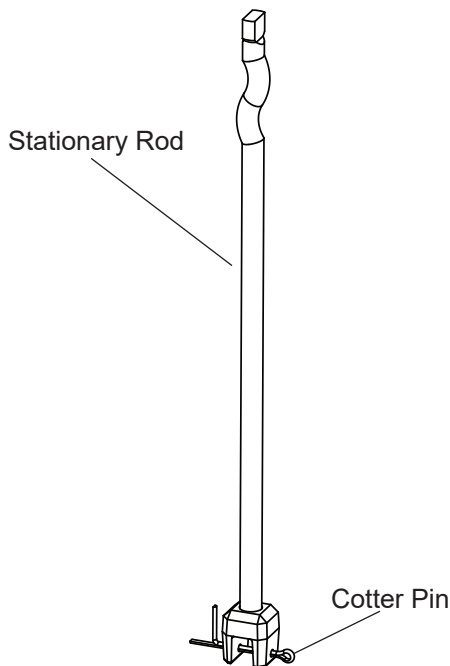

## Stationary Rod - (ROD-xx style)

### STATIONARY ROD FOR CURB BOX VALVE OPERATION

ROD LENGTH	CATALOG NUMBER	✓ SUBMITTED ITEM(S)
18"	ROD-18	
24"	ROD-24	
30"	ROD-30	
36"	ROD-36	
42"	ROD-42	
48"	ROD-48	
54"	ROD-54	
60"	ROD-60	
66"	ROD-66	
72"	ROD-72	
78"	ROD-78	
84"	ROD-84	

### FEATURES

- Stationary rods are carbon steel, grade 1010 per ASTM A510
- Optional type 304 stainless steel per ASTM A484 is available
- Brass Cotter Pin (UNS C26000, ASTM B134) attaches the Stationary Rod to the Curb Stop
- A 22" Stationary Rod Key (catalog no. SRK) is required to operate the Stationary Rod