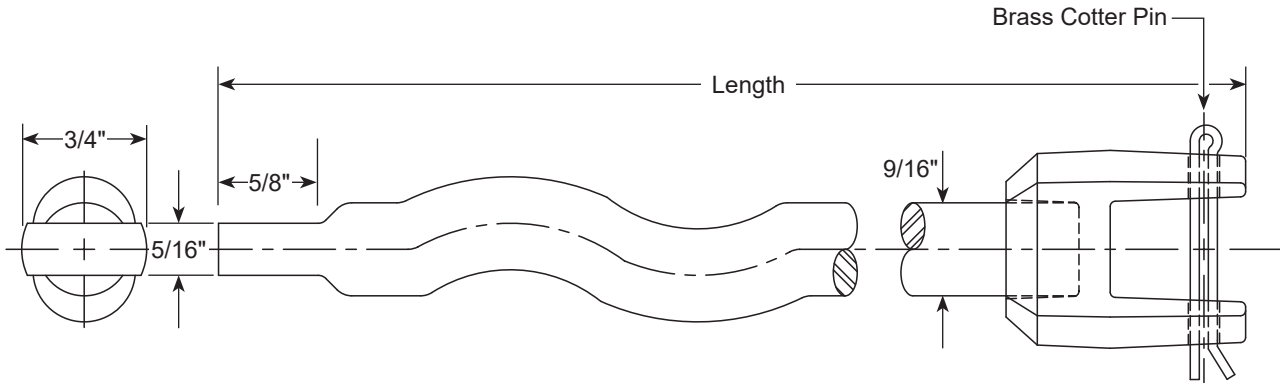

## Stationary Rod - (ROD-xx style)

### STATIONARY ROD FOR CURB BOX VALVE OPERATION

ROD LENGTH	CATALOG NUMBER	✓ SUBMITTED ITEM(S)
18"	ROD-18	
24"	ROD-24	
30"	ROD-30	
36"	ROD-36	
42"	ROD-42	
48"	ROD-48	
54"	ROD-54	
60"	ROD-60	
66"	ROD-66	
72"	ROD-72	
78"	ROD-78	
84"	ROD-84	

### FEATURES

- Stationary rods are carbon steel, grade 1010 per ASTM A510
- Optional type 304 stainless steel per ASTM A484 is available
- Brass Cotter Pin (UNS C26000, ASTM B134) attaches the Stationary Rod to the Curb Stop
- A 22" Stationary Rod Key (catalog no. SRK) is required to operate the Stationary Rod